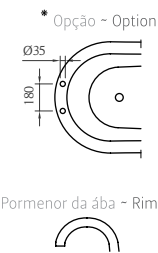

Options:

Outside finishing ~ Solid Copper skirt (only in ref. without rings) ~ Hand Gilded exterior in Gold, Silver or Copper leaf (only in ref. without rings) | Rings | Antislip | Tap holes

1370 x 765 | 1540 x 765 | 1700 x 760

DAKOTA

DIMENSÕES - DIMENSIONS (mm)

1370	1370	765	445	1226	600	585	-	353	755	290	-	740	580	550	-	-	-
1540	1540	765	445	1380	600	585	-	353	755	290	-	740	580	550	-	-	-
1700	1700	760	450	1548	608	585	-	370	755	300	-	730	578	550	-	-	-
	A	B	C	D	E	F	G	H	I	J	L	M	N	O	P	Q	R