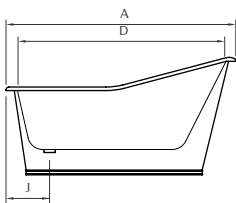

Options:

Outside finishing ~ Solid Copper skirt (only in ref. without rings) ~ Hand Gilded exterior in Gold, Silver or Copper leaf (only in ref. without rings) | Rings | Antislip | Tap holes

1370 x 765 | 1540 x 765 | 1700 x 760

DAKOTA

DIMENSÕES - DIMENSIONS (mm)

1370	1370	765	445	1226	600	585	-	353	755	290	-	740	580	550	-	-	-
1540	1540	765	445	1380	600	585	-	353	755	290	-	740	580	550	-	-	-
1700	1700	760	450	1548	608	585	-	370	755	300	-	730	578	550	-	-	-
	A	B	C	D	E	F	G	H	I	J	L	M	N	O	P	Q	R