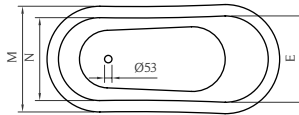

Options:

Outside finishing ~ Solid Copper skirt (only in ref. without rings) ~ Hand Gilded exterior in Gold, Silver or Copper leaf (only in ref. without rings) | Rings | Antislip | Tap holes

1370 x 765 | 1540 x 765 | 1700 x 760

DAKOTA

DIMENSÕES - DIMENSIONS (mm)

1370	1370	765	445	1226	600	585	-	353	755	290	-	740	580	550	-	-	-
1540	1540	765	445	1380	600	585	-	353	755	290	-	740	580	550	-	-	-
1700	1700	760	450	1548	608	585	-	370	755	300	-	730	578	550	-	-	-
	A	B	C	D	E	F	G	H	I	J	L	M	N	O	P	Q	R