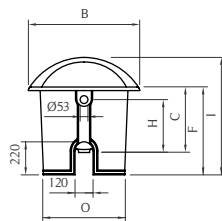

Options:

Outside finishing ~ Solid Copper skirt (only in ref. without rings) ~ Hand Gilded exterior in Gold, Silver or Copper leaf (only in ref. without rings) | Rings | Antislip | Tap holes

1370 x 765 | 1540 x 765 | 1700 x 760

DAKOTA

DIMENSÕES - DIMENSIONS (mm)

1370	1370	765	445	1226	600	585	-	353	755	290	-	740	580	550	-	-	-
1540	1540	765	445	1380	600	585	-	353	755	290	-	740	580	550	-	-	-
1700	1700	760	450	1548	608	585	-	370	755	300	-	730	578	550	-	-	-
	A	B	C	D	E	F	G	H	I	J	L	M	N	O	P	Q	R